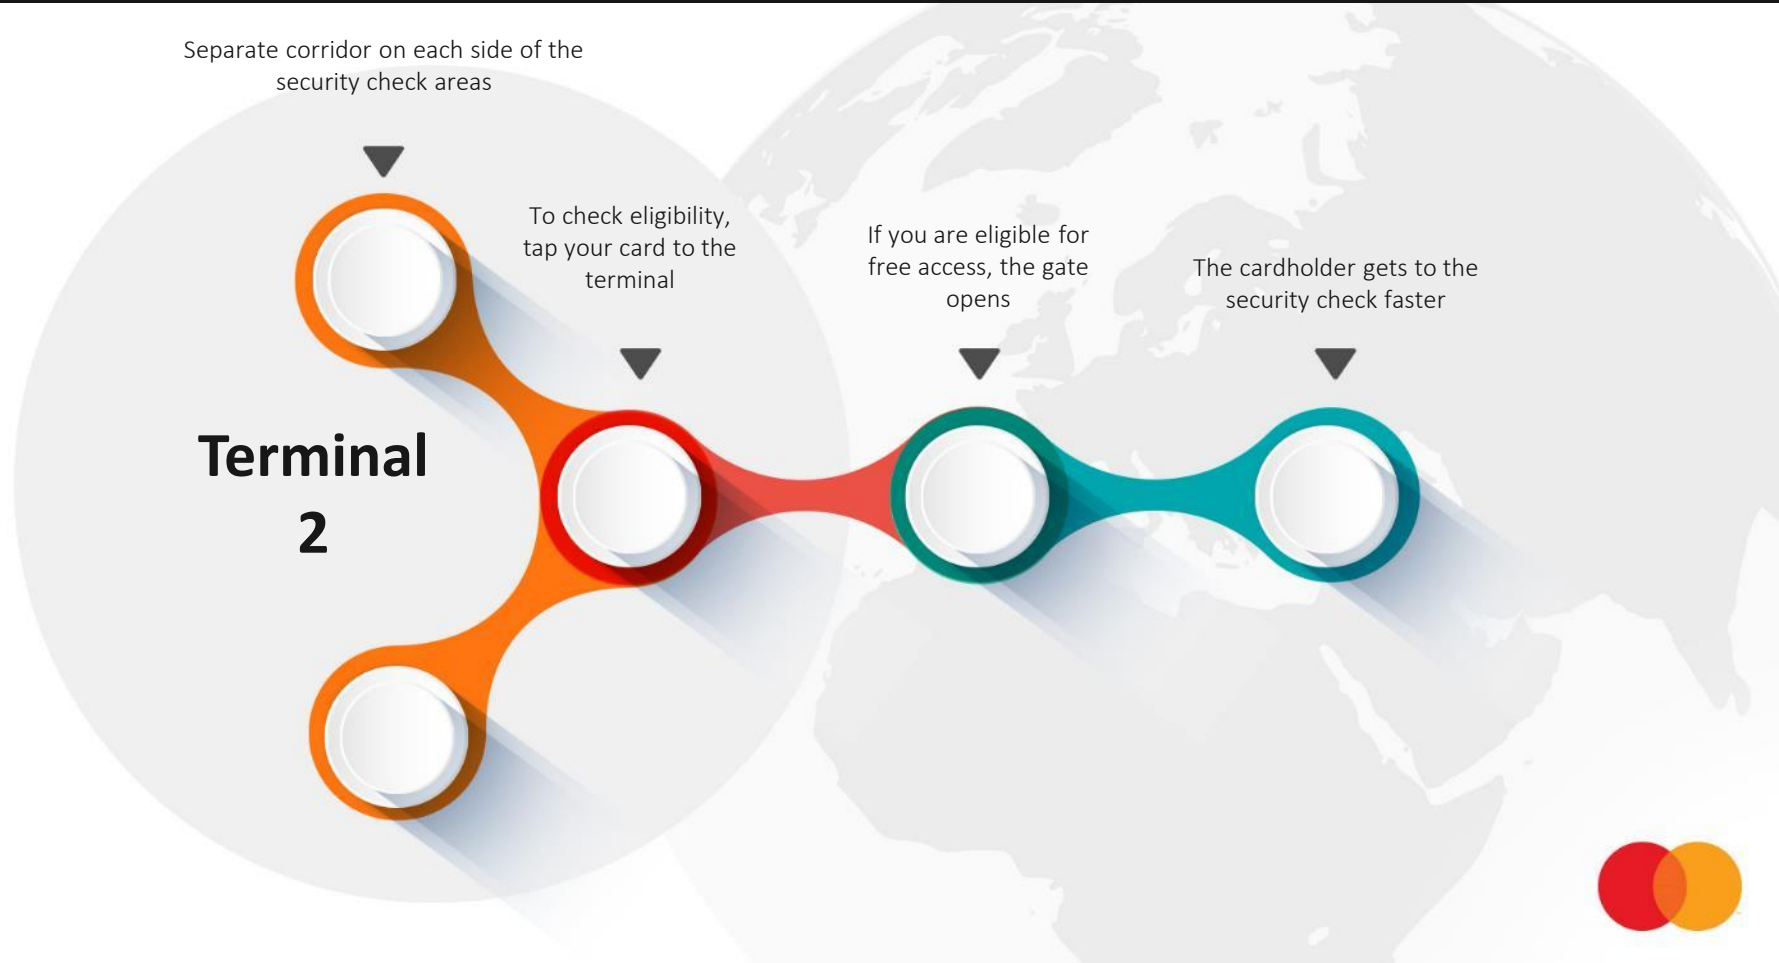

Fast track user journey