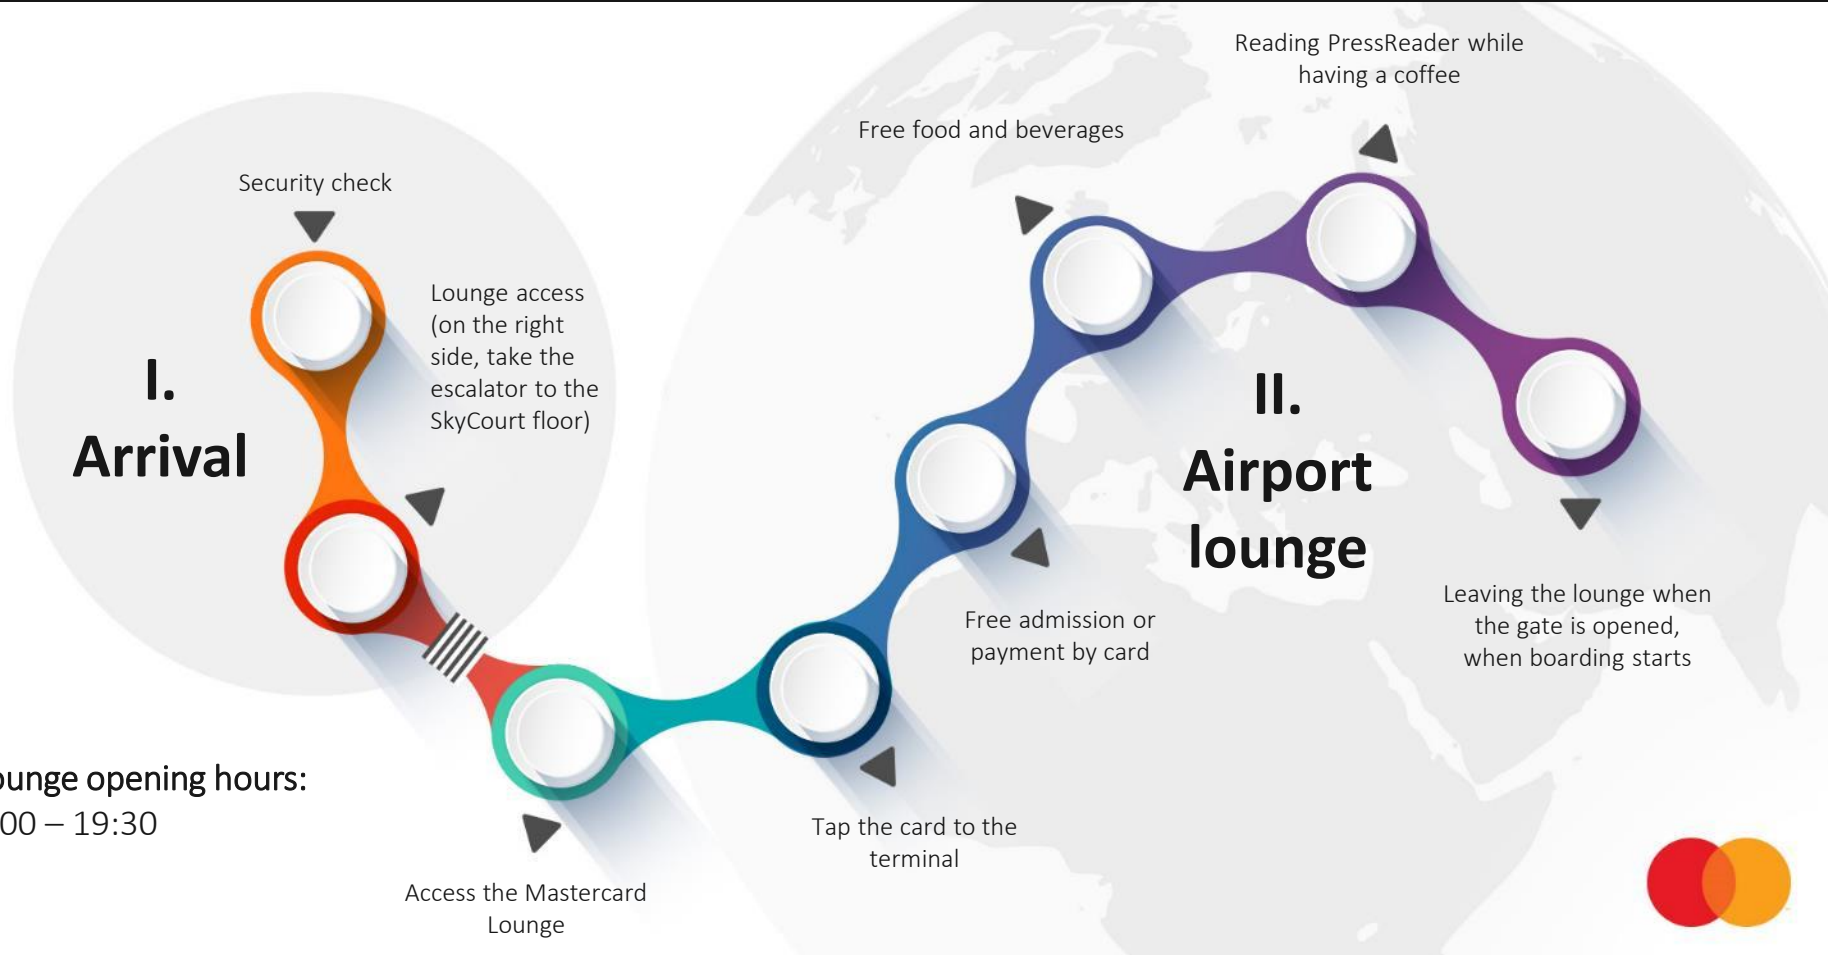

# Benefits of Mastercard Premium cards

[mastercard.hu/premium](https://mastercard.hu/premium)

SERVICES	World Elite, Platinum	Gold	New World	Business Premium
BUDAPEST AIRPORT PREMIUM LOUNGE	Unlimited + 1 + children	Cardholder: 2500 Ft, guest: 5000 Ft		Unlimited + 1 colleague
BUDAPEST AIRPORT FAST TRACK	Unlimited + 1 + children	Unlimited		Unlimited + 1 colleague
VIENNA AIRPORT LOUNGE	Unlimited + 1 + children			Unlimited
PRESSREADER APP	5 different device			5 different device
ECOMM INSURANCE PACKAGE	1. Extended warranty (limit: 2000 EUR) 2. Best price protection (limit: 500 EUR) 3. Purchase protection (limit: 2000 EUR)		1. Extended warranty (limit: 2000 EUR) 2. Best price protection (limit: 500 EUR) 3. Purchase protection (limit: 2000 EUR)	

# Budapest Airport Mastercard Premium Lounge

# Airport lounge access process - user journey

## GOLD AND WORLD MASTERCARD CARDHOLDERS

**Entry fee for the cardholder:**  
2500 HUF/entry (with a valid boarding pass for the day).

**Admission for accompanying persons :**

- max. 1 guest: entrance fee 5000 HUF.
- For children over 2 years the entrance fee is HUF 5000/child
- Free for children under 2 years